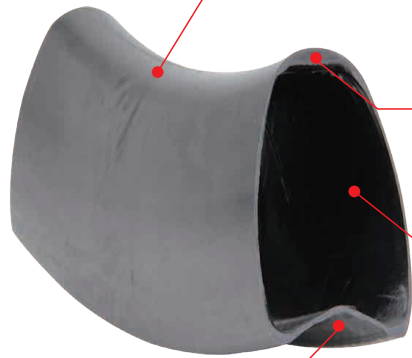

Premium Toray T700 Carbon Fiber