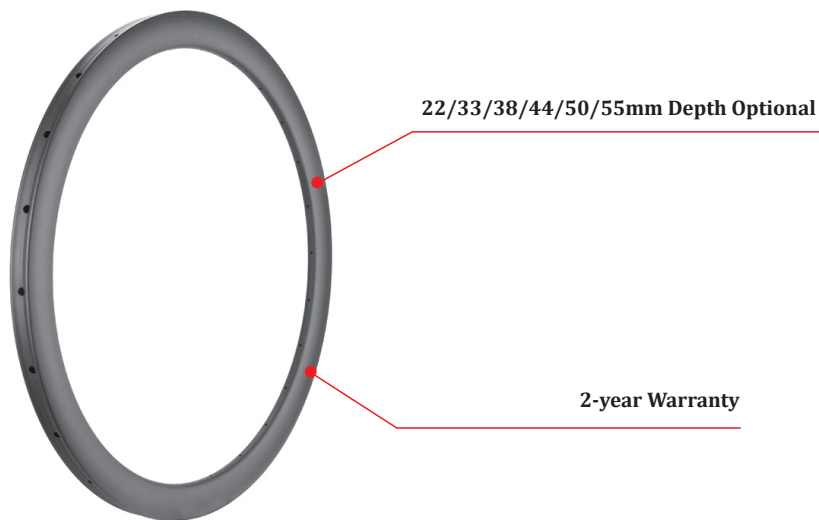

LightCarbon 28mm Wide 700C Tubular Carbon Rims Super Light (Disc Brake)

Model	RD28-22T-SL	RD28-33T-SL	RD28-38T-SL	RD28-44T-SL	RD28-50T-SL	RD28-55T-SL
Sectional Drawing						
Weight(±15g)	300g	320g	330g	340g	360g	380g
Terrain (Recommended)	Road	Road	Road	Road	Road	Road
ERD	601mm	579mm	569mm	557mm	545mm	535mm
Material	T700+T800	T700+T800	T700+T800	T700+T800	T700+T800	T700+T800
Max Weight Limit	90kg/198lb	105kg/230lb	105kg/230lb	110kg/240lb	115kg/250lb	115kg/250lb
Max Spoke Tension	130kgf	130kgf	130kgf	130kgf	130kgf	130kgf
Max Tire Pressure	120psi/8.2bar	120psi/8.2bar	120psi/8.2bar	120psi/8.2bar	120psi/8.2bar	120psi/8.2bar
Tire Size (Recommended)	700*25C-35C	700*25C-35C	700*25C-35C	700*25C-35C	700*25C-35C	700*25C-35C