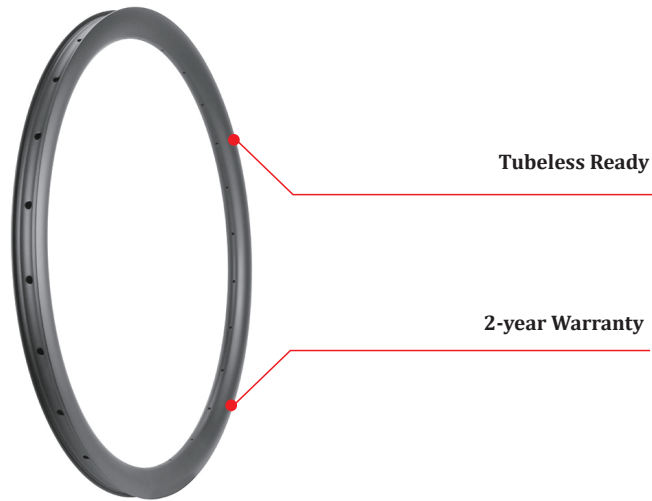

LightCarbon 650b MTB Carbon Rims 27.5er Mountain Bike Rims For XC/AM/EN/DH

Model	AD730-XC	AD730GP-XC	RD737-AM	RD737-EN/DH
Sectional Drawing				
Weight(±15g)	340g	295g	410g	520g
Terrain (Recommended)	Cross Country	Cross Country	All Mountain	Ebike/Enduro/Downhill
ERD	556mm	556mm	559mm	559mm
Material	T700	T700+T800+Graphene	T700	T700
Max Weight Limit	120kg/265lb	100kg/220lb	120kg/265lb	120kg/265lb
Max Spoke Tension	145kgf	145kgf	145kgf	145kgf
Max Tire Pressure	40psi/2.7bar	40psi/2.7bar	40psi/2.7bar	40psi/2.7bar
Tire Size (Recommended)	650b*2.0"-2.4"	650b*2.0"-2.4"	650b*2.3"-2.8"	650b*2.3"-2.8"