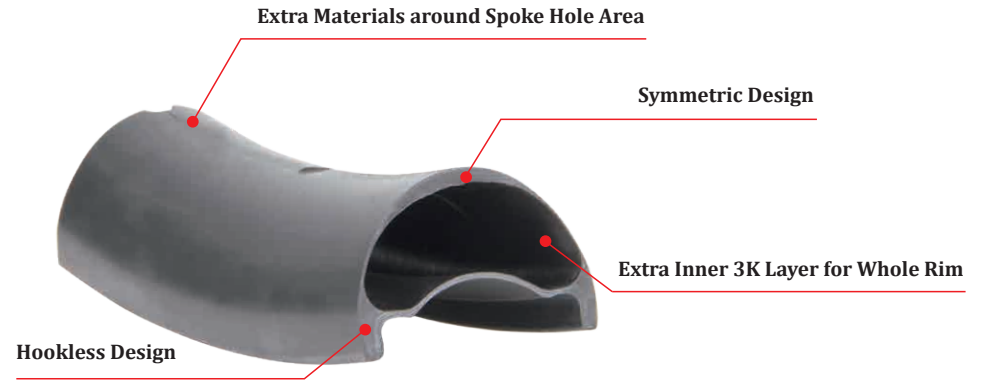

LightCarbon 650b MTB Carbon Rims 27.5er Mountain Bike Rims For XC/AM/EN/DH

Model	AD730-XC	AD730GP-XC	RD737-AM	RD737-EN/DH
Sectional Drawing				
Weight(±15g)	340g	295g	410g	520g
Terrain (Recommended)	Cross Country	Cross Country	All Mountain	Ebike/Enduro/Downhill
ERD	556mm	556mm	559mm	559mm
Material	T700	T700+T800+Graphene	T700	T700
Max Weight Limit	120kg/265lb	100kg/220lb	120kg/265lb	120kg/265lb
Max Spoke Tension	145kgf	145kgf	145kgf	145kgf
Max Tire Pressure	40psi/2.7bar	40psi/2.7bar	40psi/2.7bar	40psi/2.7bar
Tire Size (Recommended)	650b*2.0"-2.4"	650b*2.0"-2.4"	650b*2.3"-2.8"	650b*2.3"-2.8"