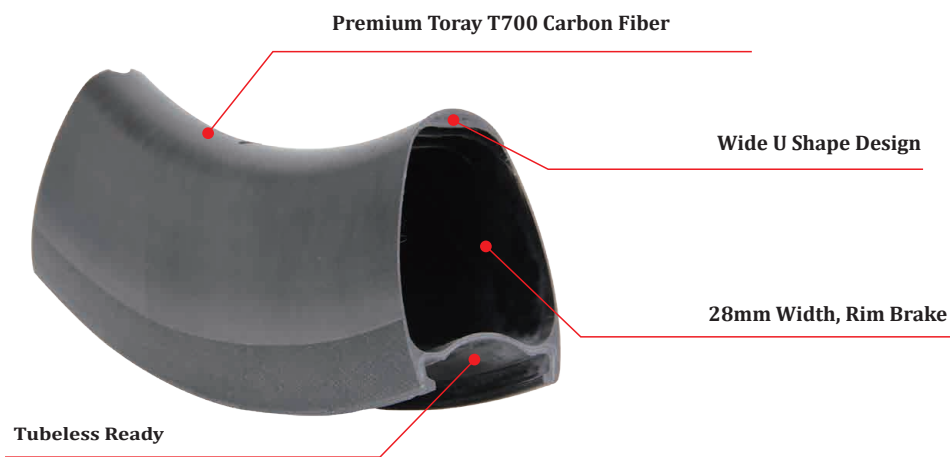

LightCarbon Road Rim-brake 28mm Wide Carbon Clincher Rims 700C

Model	RV28-33C	RV28-38C	RV28-44C	RV28-50C	RV28-55C
Sectional Drawing					
Weight(±15g)	460g	470g	480g	510g	530g
Terrain (Recommended)	Road	Road	Road	Road	Road
ERD	579mm	569mm	557mm	545mm	535mm
Material	T700	T700	T700	T700	T700
Max Weight Limit	105kg/230lb	105kg/230lb	110kg/240lb	110kg/240lb	110kg/240lb
Max Spoke Tension	130kgf	130kgf	130kgf	130kgf	130kgf
Max Tire Pressure	125psi/8.6bar	125psi/8.6bar	125psi/8.6bar	125psi/8.6bar	125psi/8.6bar
Tire Size (Recommended)	700*28C-45C	700*28C-45C	700*28C-45C	700*28C-45C	700*28C-45C