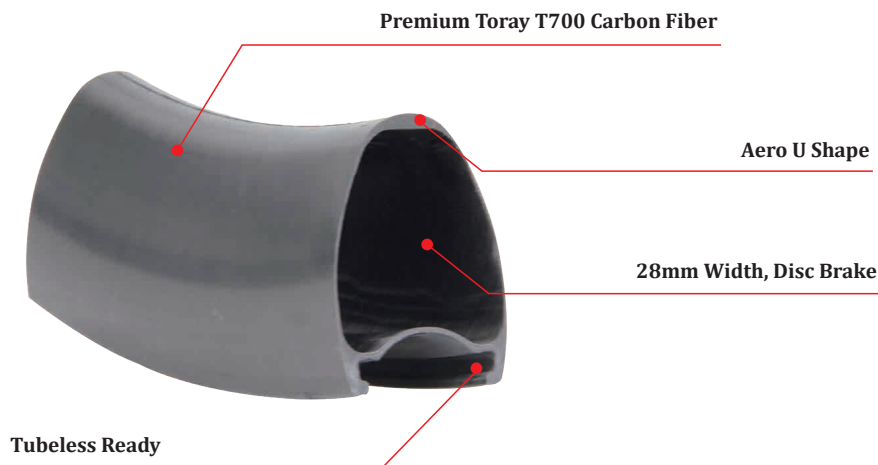

**LightCarbon 650b MTB Carbon Rims 27.5er Mountain Bike Rims For XC/AM/EN/DH**

Model	AD730-XC	AD730GP-XC	RD737-AM	RD737-EN/DH
Sectional Drawing				
Weight(±15g)	340g	295g	410g	520g
Terrain (Recommended)	Cross Country	Cross Country	All Mountain	Ebike/Enduro/Downhill
ERD	556mm	556mm	559mm	559mm
Material	T700	T700+T800+Graphene	T700	T700
Max Weight Limit	120kg/265lb	100kg/220lb	120kg/265lb	120kg/265lb
Max Spoke Tension	145kgf	145kgf	145kgf	145kgf
Max Tire Pressure	40psi/2.7bar	40psi/2.7bar	40psi/2.7bar	40psi/2.7bar
Tire Size (Recommended)	650b*2.0"-2.4"	650b*2.0"-2.4"	650b*2.3"-2.8"	650b*2.3"-2.8"

### LightCarbon 700C Gravel Carbon Rims For Cyclocross And Gravel Bikes

Model	LCX28	LCX33	LZX33	LCX44	LZX44
Sectional Drawing					
Weight(±15g)	380g	400g	400g	430g	430g
Terrain (Recommended)	Cyclocross/Gravel	Cyclocross/Gravel	Cyclocross/Gravel	Cyclocross/Gravel	Cyclocross/Gravel
ERD	589mm	579mm	579mm	557mm	557mm
Material	T700+T800	T700+T800	T700+T800	T700+T800	T700+T800
Max Weight Limit	110kg/240lb	120kg/265lb	120kg/265lb	120kg/265lb	120kg/265lb
Max Spoke Tension	130kgf	130kgf	130kgf	130kgf	130kgf
Max Tire Pressure	90psi/6.2bar	90psi/6.2bar	60psi/4.1bar	90psi/6.2bar	60psi/4.1bar
Tire Size (Recommended)	700*30C-50C	700*30C-50C	700*30C-50C	700*30C-50C	700*30C-50C

## LightCarbon 29er And 650b Gravel Carbon Rims For Cyclocross And Gavel Bikes

Model	LCX930	LZX930	LCX730	LZX730
Sectional Drawing				
Weight(±15g)	450g	430g	430g	410g
Terrain (Recommended)	Cyclocross/Gravel	Cyclocross/Gravel	Cyclocross/Gravel	Cyclocross/Gravel
ERD	573mm	573mm	535mm	535mm
Material	T700+T800	T700+T800	T700+T800	T700+T800
Max Weight Limit	120kg/265lb	120kg/265lb	120kg/265lb	120kg/265lb
Max Spoke Tension	130kgf	130kgf	130kgf	130kgf
Max Tire Pressure	90psi/6.2bar	60psi/4.1bar	90psi/6.2bar	60psi/4.1bar
Tire Size (Recommended)	29er*2.0"-2.4"	29er*2.0"-2.4"	650b*2.0"-2.4"	650b*2.0"-2.4"