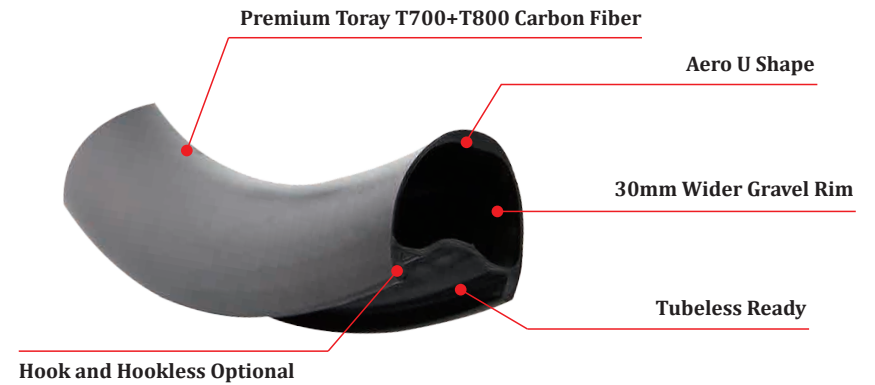

LightCarbon 29er And 650b Gravel Carbon Rims For Cyclocross And Gavel Bikes

Model	LCX930	LZX930	LCX730	LZX730
Sectional Drawing				
Weight(±15g)	450g	430g	430g	410g
Terrain (Recommended)	Cyclocross/Gravel	Cyclocross/Gravel	Cyclocross/Gravel	Cyclocross/Gravel
ERD	573mm	573mm	535mm	535mm
Material	T700+T800	T700+T800	T700+T800	T700+T800
Max Weight Limit	120kg/265lb	120kg/265lb	120kg/265lb	120kg/265lb
Max Spoke Tension	130kgf	130kgf	130kgf	130kgf
Max Tire Pressure	90psi/6.2bar	60psi/4.1bar	90psi/6.2bar	60psi/4.1bar
Tire Size (Recommended)	29er*2.0"-2.4"	29er*2.0"-2.4"	650b*2.0"-2.4"	650b*2.0"-2.4"