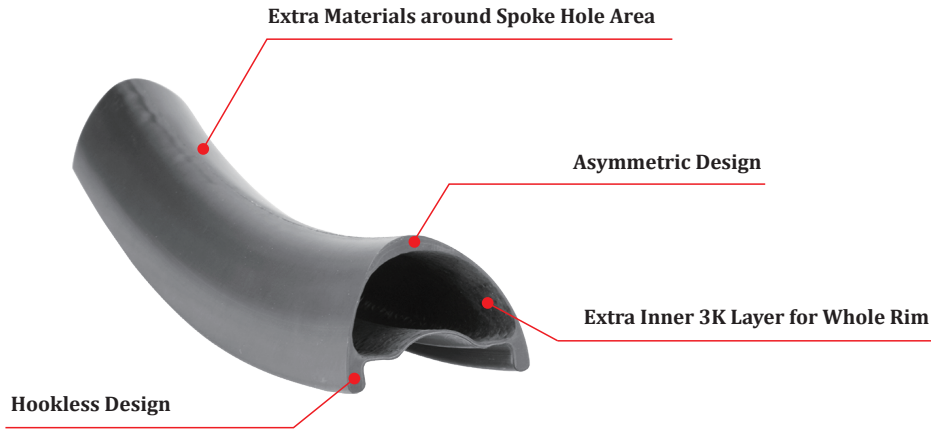

**LightCarbon Asymmetric Design 29er MTB Carbon Rims For XC/TR/AM/EN**

Model	AD930-XC	AD930GP-XC	AD933GP-XC	AD933-TR	AD938-AM	AD938-EN	MC937-EN	AD940-EN
Sectional Drawing								
Weight(±15g)	360g	310g	340g	380g	450g	490g	500g	490g
Terrain (Recommended)	Cross Country	Cross Country	Cross Country	Trail	All Mountain	Enduro/E-bike	AM/Enduro	Enduro/E-bike
ERD	596mm	596mm	590mm	590mm	584mm	584mm	604mm	584mm
Material	T700	T700+T800+Graphene	T700+T800+Graphene	T700+T800+Graphene	T700	T700	T700	T700
Max Weight Limit	120kg/265lb	100kg/220lb	100kg/220lb	120kg/265lb	120kg/265lb	120kg/265lb	120kg/265lb	120kg/265lb
Max Spoke Tension	145kgf	145kgf	145kgf	145kgf	145kgf	145kgf	145kgf	145kgf
Max Tire Pressure	40psi/2.7bar	40psi/2.7bar	40psi/2.7bar	40psi/2.7bar	35psi/2.4bar	35psi/2.4bar	35psi/2.4bar	35psi/2.4bar
Tire Size (Recommended)	29*2.0"-2.4"	29*2.0"-2.4"	29*2.1"-2.5"	29*2.1"-2.5"	29*2.3"-2.8"	29*2.3"-2.8"	29*2.25"-2.6"	29*2.35"-3.0"

### LightCarbon 27.5er & 29er E-MTB Carbon Rims for E-bike/Enduro/Downhill

Model	RD737-EN/DH	MC937-EN	AD938-EN	AD940-EN
Sectional Drawing				
Weight(±15g)	520g	500g	490g	490g
Terrain (Recommended)	27.5er Ebike/Enduro/Downhill	29er Ebike/Enduro	29er Ebike/Enduro	29er Ebike/Enduro
ERD	559mm	604mm	584mm	584mm
Material	T700	T700	T700	T700
Max Weight Limit	120kg/265lb	120kg/265lb	120kg/265lb	120kg/265lb
Max Spoke Tension	145kgf	145kgf	145kgf	145kgf
Max Tire Pressure	40psi/2.7bar	35psi/2.4bar	35psi/2.4bar	35psi/2.4bar
Tire Size (Recommended)	650b*2.3"-2.8"	29*2.25"-2.6"	29*2.3"-2.8"	29*2.35"-3.0"