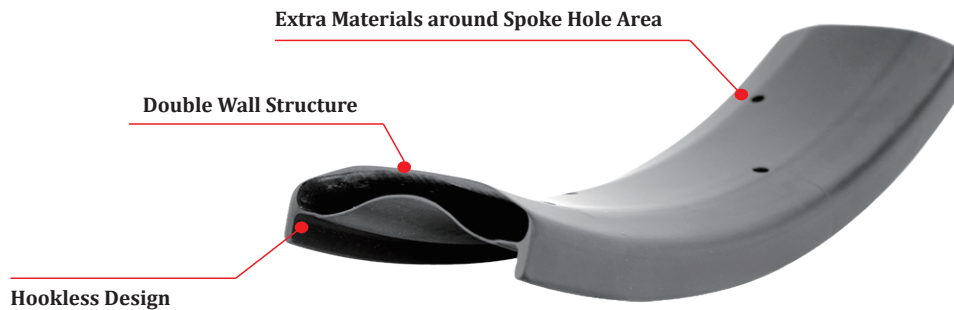

LightCarbon 26er and 27.5er (650b) Fat Bike Carbon Rims

Model	F26-65	F26-80	F26-100	F27.5-80
Sectional Drawing				
Weight(±15g)	600g	680g	750g	615g
Terrain (Recommended)	fat bike/snow bike/beach bike	fat bike/snow bike/beach bike	fat bike/snow bike/beach bike	fat bike/snow bike/beach bike
ERD	526mm	524mm	526mm	545mm
Material	T700	T700	T700	T700
Max Weight Limit	120kg/265lb	120kg/265lb	120kg/265lb	120kg/265lb
Max Spoke Tension	135kgf	135kgf	135kgf	135kgf
Max Tire Pressure	25psi/1.7bar	25psi/1.7bar	25psi/1.7bar	25psi/1.7bar
Tire Size (Recommended)	26*3.5"-4.5"	26*3.8"-5.0"	26*4.0"-5.2"	650b*3.8"-5.0"