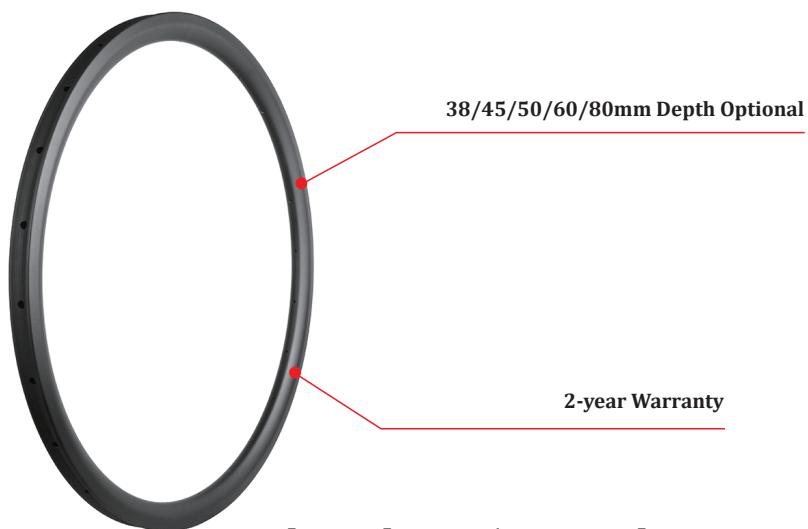

Premium Toray T700 Carbon Fiber

Aero U Shape

28mm Width, Disc Brake

For Tubular Tire

Depth 33/38/44/50/55mm optional

3K Grooved, High TG Brake Surface

2-year Warranty

## LightCarbon 28mm Wide 700C Tubular Carbon Rims (Rim-Brake)

Model	RV28-33T	RV28-38T	RV28-44T	RV28-50T	RV28-55T
Sectional Drawing					
Weight(±15g)	350g	360g	370g	410g	420g
Terrain (Recommended)	Road	Road	Road	Road	Road
ERD	579mm	569mm	557mm	545mm	535mm
Material	T700	T700	T700	T700	T700
Max Weight Limit	105kg/230lb	105kg/230lb	110kg/240lb	115kg/250lb	115kg/250lb
Max Spoke Tension	130kgf	130kgf	130kgf	130kgf	130kgf
Max Tire Pressure	120psi/8.2bar	120psi/8.2bar	120psi/8.2bar	120psi/8.2bar	120psi/8.2bar
Tire Size (Recommended)	700*25C-35C	700*25C-35C	700*25C-35C	700*25C-35C	700*25C-35C