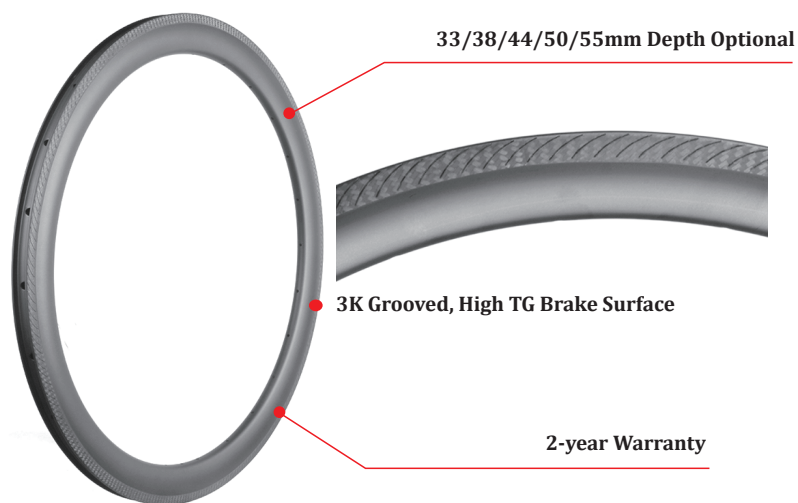

LightCarbon Road Rim-brake 28mm Wide Carbon Clincher Rims 700C

Model	RV28-33C	RV28-38C	RV28-44C	RV28-50C	RV28-55C
Sectional Drawing					
Weight(±15g)	460g	470g	480g	510g	530g
Terrain (Recommended)	Road	Road	Road	Road	Road
ERD	579mm	569mm	557mm	545mm	535mm
Material	T700	T700	T700	T700	T700
Max Weight Limit	105kg/230lb	105kg/230lb	110kg/240lb	110kg/240lb	110kg/240lb
Max Spoke Tension	130kgf	130kgf	130kgf	130kgf	130kgf
Max Tire Pressure	125psi/8.6bar	125psi/8.6bar	125psi/8.6bar	125psi/8.6bar	125psi/8.6bar
Tire Size (Recommended)	700*28C-45C	700*28C-45C	700*28C-45C	700*28C-45C	700*28C-45C