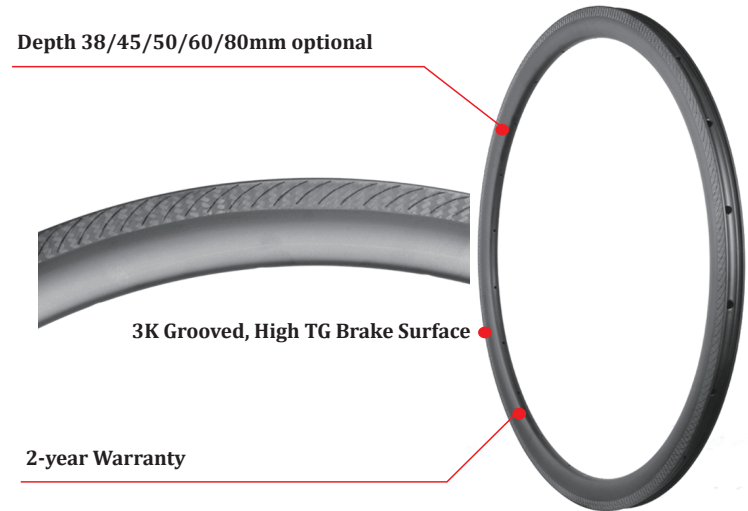

LightCarbon Road Rim-brake 25mm Wide Carbon Clincher Rims 700C

Model	RV25-38C	RV25-45C	RV25-50C	RV25-60C	RV25-80C
Sectional Drawing					
Weight(±15g)	460g	480g	500g	560g	660g
Terrain (Recommended)	Road	Road	Road	Road	Road
ERD	569mm	555mm	545mm	525mm	485mm
Material	T700	T700	T700	T700	T700
Max Weight Limit	110kg/240lb	110kg/240lb	115kg/250lb	120kg/265lb	120kg/265lb
Max Spoke Tension	130kgf	130kgf	130kgf	130kgf	130kgf
Max Tire Pressure	125psi/8.6bar	125psi/8.6bar	125psi/8.6bar	125psi/8.6bar	125psi/8.6bar
Tire Size (Recommended)	700*25C-45C	700*25C-45C	700*25C-45C	700*25C-45C	700*25C-45C