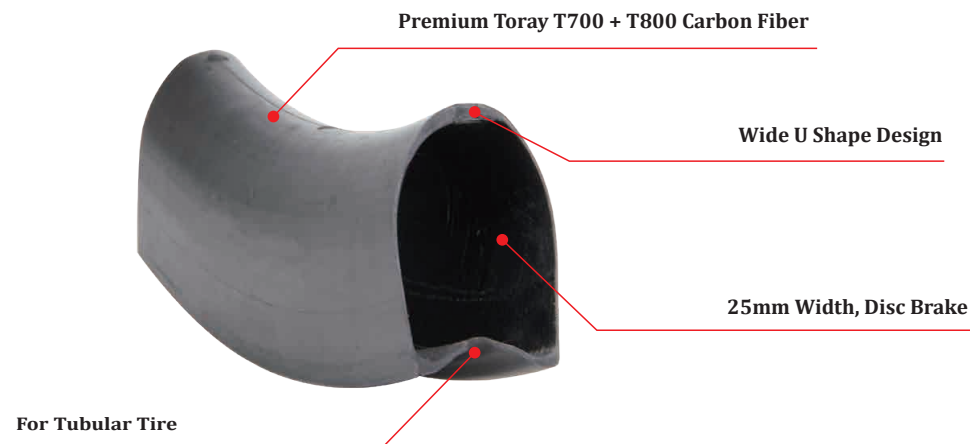

LightCarbon 25mm Wide 700C Tubular Carbon Rims Super Light (Disc Brake)

Model	RD25-38T-SL	RD25-45T-SL	RD25-50T-SL	RD25-60T-SL	RD25-80T-SL
Sectional Drawing					
Weight(±15g)	320g	330g	350g	430g	530g
Terrain (Recommended)	Road	Road	Road	Road	Road
ERD	579mm	569mm	557mm	545mm	535mm
Material	T700+T800	T700+T800	T700+T800	T700+T800	T700+T800
Max Weight Limit	105kg/230lb	105kg/230lb	110kg/240lb	115kg/250lb	115kg/250lb
Max Spoke Tension	130kgf	130kgf	130kgf	130kgf	130kgf
Max Tire Pressure	120psi/8.2bar	120psi/8.2bar	120psi/8.2bar	120psi/8.2bar	120psi/8.2bar
Tire Size (Recommended)	700*23C-33C	700*23C-33C	700*23C-33C	700*23C-33C	700*23C-33C