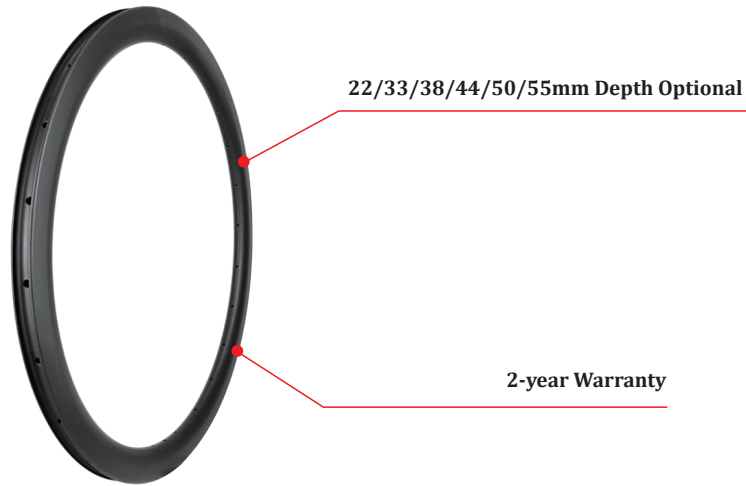

LightCarbon Road Disc 28mm Wide Carbon Clincher Rims 700C

Model	RD28-22C	RD28-33C	RD28-38C	RD28-44C	RD28-50C	RD28-55C
Sectional Drawing						
Weight(±15g)	380g	400g	410g	430g	460g	480g
Terrain (Recommended)	Road	Road	Road	Road	Road	Road
ERD	601mm	579mm	569mm	557mm	545mm	535mm
Material	T700	T700	T700	T700	T700	T700
Max Weight Limit	90kg/198lb	105kg/230lb	105kg/230lb	110kg/240lb	115kg/250lb	115kg/250lb
Max Spoke Tension	130kgf	130kgf	130kgf	130kgf	130kgf	130kgf
Max Tire Pressure	125psi/8.6bar	125psi/8.6bar	125psi/8.6bar	125psi/8.6bar	125psi/8.6bar	125psi/8.6bar
Tire Size (Recommended)	700*28C-45C	700*28C-45C	700*28C-45C	700*28C-45C	700*28C-45C	700*28C-45C