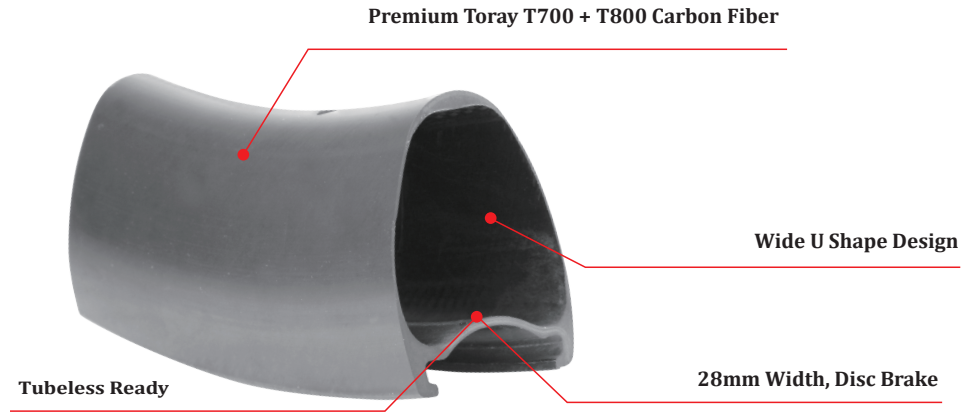

LightCarbon Road Disc 28mm Wide Carbon Clincher Rims 700C

Model	RD28-22C	RD28-33C	RD28-38C	RD28-44C	RD28-50C	RD28-55C
Sectional Drawing						
Weight(±15g)	380g	400g	410g	430g	460g	480g
Terrain (Recommended)	Road	Road	Road	Road	Road	Road
ERD	601mm	579mm	569mm	557mm	545mm	535mm
Material	T700	T700	T700	T700	T700	T700
Max Weight Limit	90kg/198lb	105kg/230lb	105kg/230lb	110kg/240lb	115kg/250lb	115kg/250lb
Max Spoke Tension	130kgf	130kgf	130kgf	130kgf	130kgf	130kgf
Max Tire Pressure	125psi/8.6bar	125psi/8.6bar	125psi/8.6bar	125psi/8.6bar	125psi/8.6bar	125psi/8.6bar
Tire Size (Recommended)	700*28C-45C	700*28C-45C	700*28C-45C	700*28C-45C	700*28C-45C	700*28C-45C