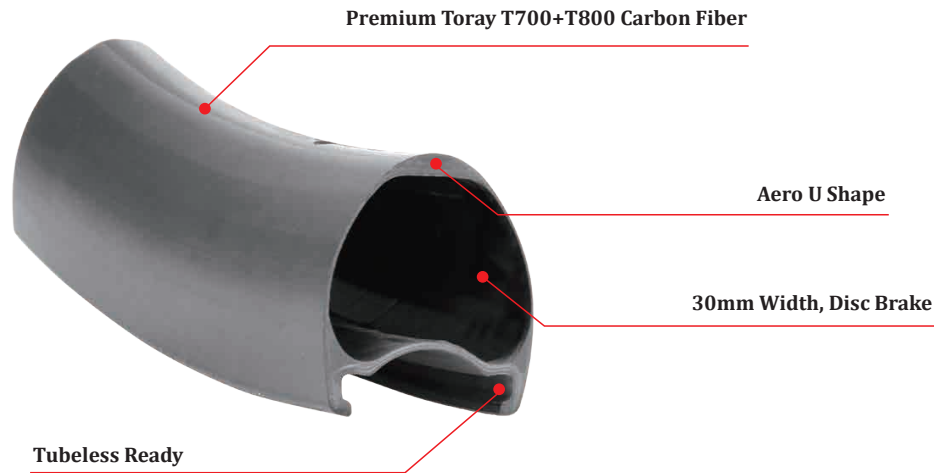

Depth 35/45/50/58mm optional

2-year Warranty