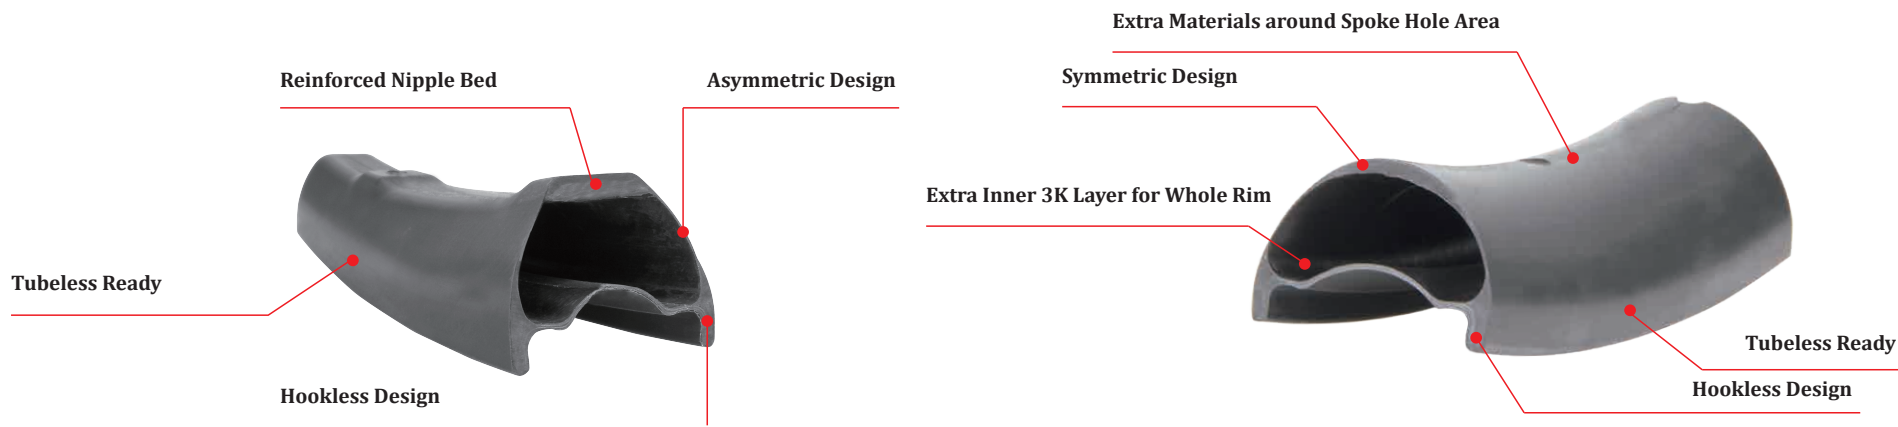

LightCarbon 29er MTB Carbon Rims With Extra Reinforced Nipple Bed

Model	MC932-XC	MC932GP-XC	RD936-AM	RD936-EN
Sectional Drawing				
Weight(±15g)	350g	310g	435g	460g
Terrain (Recommended)	Cross Country	Cross Country	All Mountain	AM/Enduro
ERD	595mm	595mm	584mm	584mm
Material	T700	T700+T800+Graphene	T700	T700
Max Weight Limit	120kg/265lb	100kg/220lb	120kg/265lb	120kg/265lb
Max Spoke Tension	145kgf	145kgf	145kgf	145kgf
Max Tire Pressure	40psi/2.7bar	40psi/2.7bar	35psi/2.4bar	35psi/2.4bar
Tire Size (Recommended)	29*2.1"-2.5"	29*2.1"-2.5"	29*2.2"-2.6"	29*2.2"-2.6"