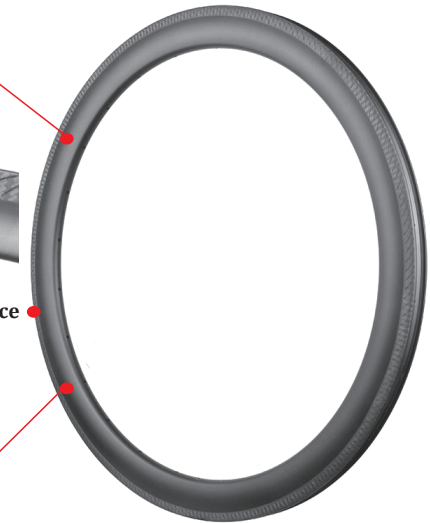

Premium Toray T700 Carbon Fiber

Aero U Shape

28mm Width, Disc Brake

For Tubular Tire

Depth 33/38/44/50/55mm optional

3K Grooved, High TG Brake Surface

2-year Warranty

## LightCarbon 28mm Wide 700C Tubular Carbon Rims (Rim-Brake)

Model	RV28-33T	RV28-38T	RV28-44T	RV28-50T	RV28-55T
Sectional Drawing					
Weight(±15g)	350g	360g	370g	410g	420g
Terrain (Recommended)	Road	Road	Road	Road	Road
ERD	579mm	569mm	557mm	545mm	535mm
Material	T700	T700	T700	T700	T700
Max Weight Limit	105kg/230lb	105kg/230lb	110kg/240lb	115kg/250lb	115kg/250lb
Max Spoke Tension	130kgf	130kgf	130kgf	130kgf	130kgf
Max Tire Pressure	120psi/8.2bar	120psi/8.2bar	120psi/8.2bar	120psi/8.2bar	120psi/8.2bar
Tire Size (Recommended)	700*25C-35C	700*25C-35C	700*25C-35C	700*25C-35C	700*25C-35C