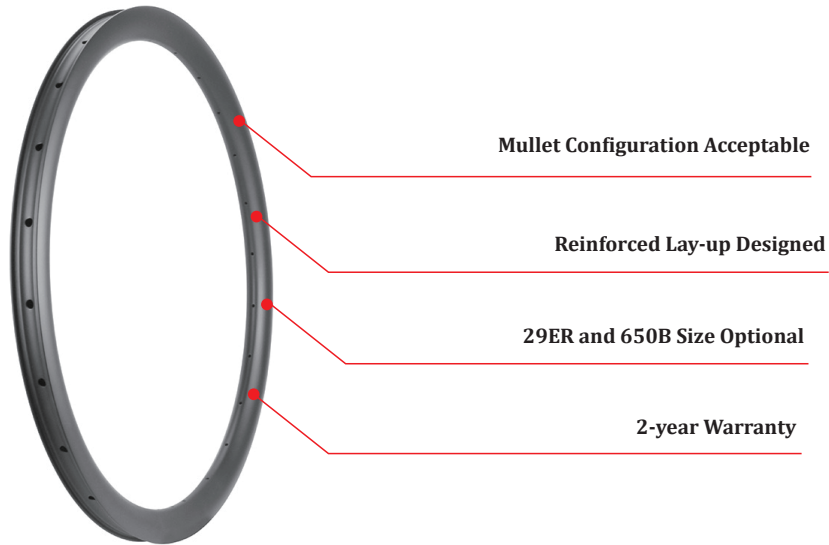

### LightCarbon 29er MTB Carbon Rims With Extra Reinforced Nipple Bed

Model	MC932-XC	MC932GP-XC	RD936-AM	RD936-EN
Sectional Drawing				
Weight(±15g)	350g	310g	435g	460g
Terrain (Recommended)	Cross Country	Cross Country	All Mountain	AM/Enduro
ERD	595mm	595mm	584mm	584mm
Material	T700	T700+T800+Graphene	T700	T700
Max Weight Limit	120kg/265lb	100kg/220lb	120kg/265lb	120kg/265lb
Max Spoke Tension	145kgf	145kgf	145kgf	145kgf
Max Tire Pressure	40psi/2.7bar	40psi/2.7bar	35psi/2.4bar	35psi/2.4bar
Tire Size (Recommended)	29*2.1"-2.5"	29*2.1"-2.5"	29*2.2"-2.6"	29*2.2"-2.6"

### LightCarbon 700C Gravel Carbon Rims For Cyclocross And Gravel Bikes

Model	LCX28	LCX33	LZX33	LCX44	LZX44
Sectional Drawing					
Weight(±15g)	380g	400g	400g	430g	430g
Terrain (Recommended)	Cyclocross/Gravel	Cyclocross/Gravel	Cyclocross/Gravel	Cyclocross/Gravel	Cyclocross/Gravel
ERD	589mm	579mm	579mm	557mm	557mm
Material	T700+T800	T700+T800	T700+T800	T700+T800	T700+T800
Max Weight Limit	110kg/240lb	120kg/265lb	120kg/265lb	120kg/265lb	120kg/265lb
Max Spoke Tension	130kgf	130kgf	130kgf	130kgf	130kgf
Max Tire Pressure	90psi/6.2bar	90psi/6.2bar	60psi/4.1bar	90psi/6.2bar	60psi/4.1bar
Tire Size (Recommended)	700*30C-50C	700*30C-50C	700*30C-50C	700*30C-50C	700*30C-50C