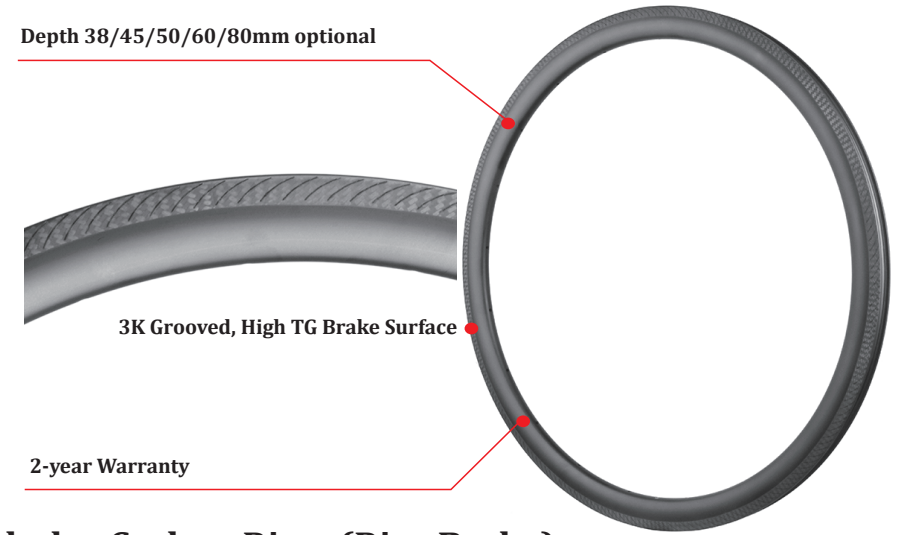

LightCarbon 25mm Wide 700C Tubular Carbon Rims (Rim-Brake)

Model	RV25-38T	RV25-45T	RV25-50T	RV25-60T	RV25-80T
Sectional Drawing					
Weight(±15g)	350g	370g	390g	470g	530g
Terrain (Recommended)	Road	Road	Road	Road	Road
ERD	579mm	569mm	557mm	545mm	535mm
Material	T700+T800	T700+T800	T700+T800	T700+T800	T700+T800
Max Weight Limit	105kg/230lb	105kg/230lb	110kg/240lb	115kg/250lb	115kg/250lb
Max Spoke Tension	130kgf	130kgf	130kgf	130kgf	130kgf
Max Tire Pressure	120psi/8.2bar	120psi/8.2bar	120psi/8.2bar	120psi/8.2bar	120psi/8.2bar
Tire Size (Recommended)	700*23C-33C	700*23C-33C	700*23C-33C	700*23C-33C	700*23C-33C