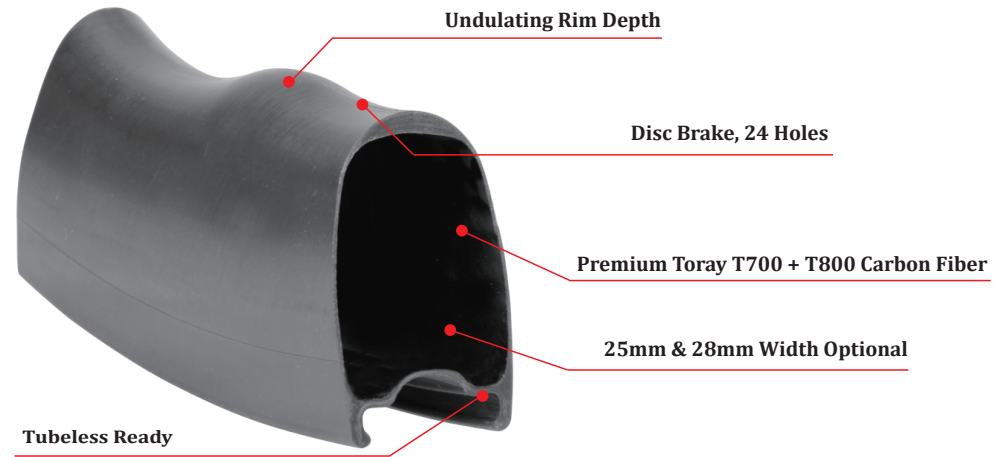

LightCarbon Undulating Rim Depth 700C Carbon Clincher Rims (Disc Brake)

Model	URD25-450-SL		URD25-450		URD28-450-SL		URD28-450		URD28-560-SL		URD28-560	
Sectional Drawing												
Weight(±15g)	390g	430g	470g	490g	510g	530g						
Terrain (Recommended)	Road	Road	Road	Road	Road	Road						
ERD	540mm	540mm	540mm	540mm	520mm	520mm						
Material	T800	T700	T800	T700	T800	T700						
Max Weight Limit	100kg/220lb	120kg/265lb	100kg/220lb	120kg/265lb	100kg/220lb	120kg/265lb						
Max Spoke Tension	130kgf	130kgf	130kgf	130kgf	130kgf	130kgf						
Max Tire Pressure	125psi/8.6bar	125psi/8.6bar	125psi/8.6bar	125psi/8.6bar	125psi/8.6bar	125psi/8.6bar						
Tire Size (Recommended)	700*25C-40C	700*25C-40C	700*28C-45C	700*28C-45C	700*28C-45C	700*28C-45C